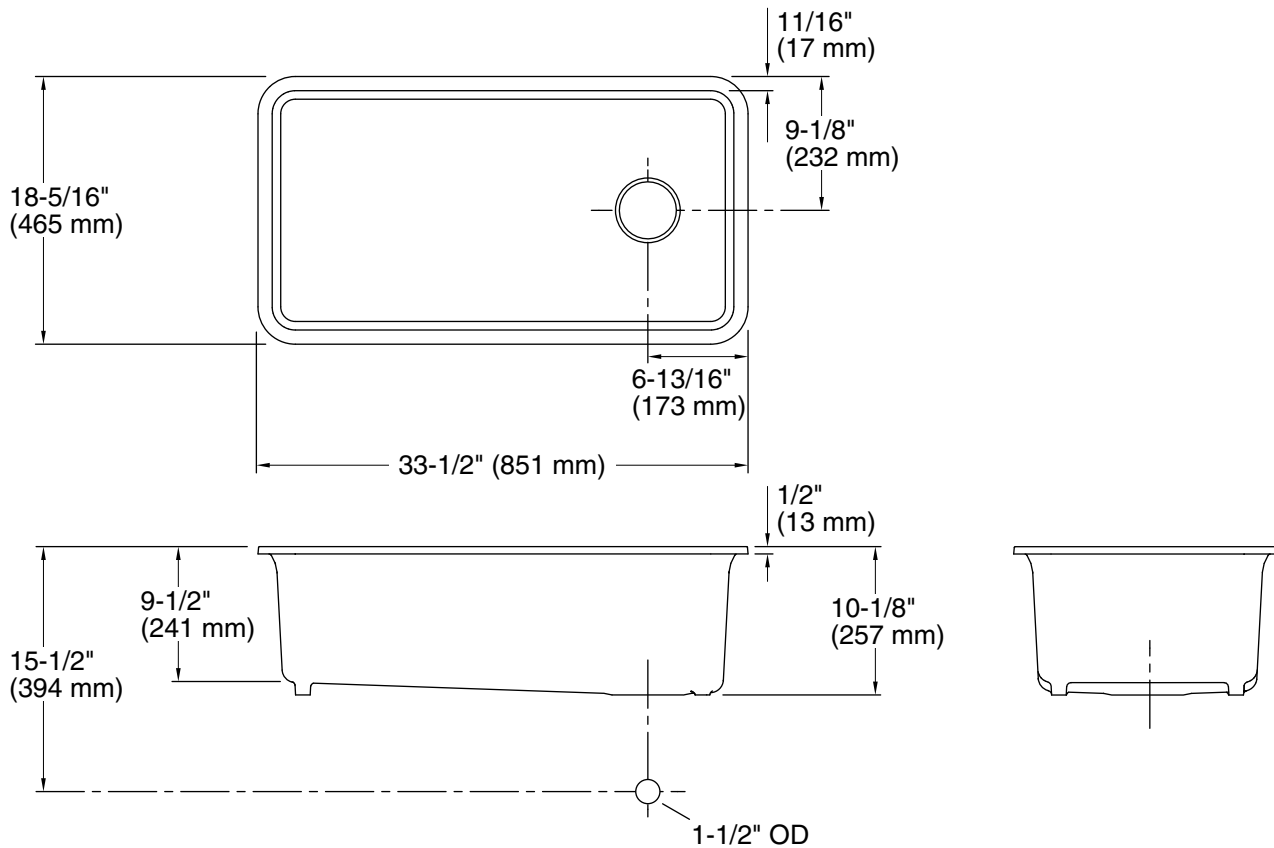

Features

- 36" minimum base cabinet width.
- Single bowl.
- 9-1/2" depth provides generous workspace.
- Offset drain increases workspace in the sink and storage space underneath.
- Includes K-5196 sink rack.
- Includes cutout templates and installation clips.

Technical Information

All product dimensions are nominal.

Bowl configuration: Single

Installation: Under-mount

Min. base cabinet width: 36" (914 mm)

Bowl area (Only):
 Length: 30-9/16" (777 mm)
 Width: 15-3/8" (391 mm)
 Bowl depth: 9-1/2" (241 mm)
 Water depth: 9-1/2" (241 mm)

Drain hole: 3-7/8" (98 mm)

Template: 1256394-7, required, included

Notes

Install this product according to the installation instructions.

Allow a minimum of 2" (51 mm) clearance around the sink rim for clip attachment.